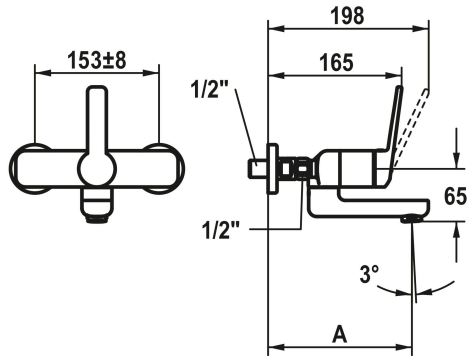

KWC DOMO 6.0 Lever mixer - basin

Modell-Linie: **DOMO 6.0** | 11.662.202.000
Taps | Manual taps

KWC-No.

124895
chromeline, AD 153±8, A 175, without wall connections

124896
chromeline, AD 153±8, A 225, without wall connections

- * Lever mixer
- * EcoProtect - water-saving device
- * Swivel spout 90°
- adjustable with screw
- Neoperl® Cascade® SLC
- * OptimalSpace - ample space for washing or working

- * KWC cartridge M 35 OP
- with ceramic discs
- flow rate and temperature continuously variable
- temperature limitation
- * Wall connections 1/2" x 1/2", without shut-off valve L 40 eccentric 4 mm

Technical Data

A_Spout_Spray	4 l/min (3 bar)
Spout	swivel
Handling	front lever
Color_code	chromeline
Installation_type	Wall mounted
Faucet_typ	Lever mixer
Measure_Height	98
G_Acoustic_group	I
Projection_A	A 175
Connection measure	153+/-8
Dimension Water outlet	65
material	Brass

Spare Parts

KWC DOMO 6.0 Lever mixer - basin

Modell-Linie: **DOMO 6.0** | 11.662.202.000
Taps | Manual taps

Control cartridge

538331
Z.537.710
