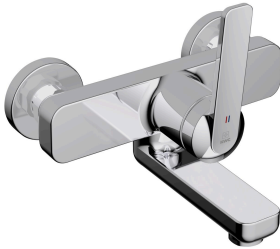

KWC DOMO 6.0 Lever mixer - basin

Modell-Linie: **DOMO 6.0** | 11.662.202.000
Taps | Manual taps

KWC-No.

124895
chromeline, AD 153±8, A 175, without wall connections

124896
chromeline, AD 153±8, A 225, without wall connections

- * Lever mixer
- * EcoProtect - water-saving device
- * Swivel spout 90°
- adjustable with screw
- Neoperl® Cascade® SLC
- * OptimalSpace - ample space for washing or working

- * KWC cartridge M 35 OP
- with ceramic discs
- flow rate and temperature continuously variable
- temperature limitation
- * Wall connections 1/2" x 1/2", without shut-off valve L 40 eccentric 4 mm

Technical Data

A_Spout_Spray	4 l/min (3 bar)
Spout	swivel
Handling	front lever
Color_code	chromeline
Installation_type	Wall mounted
Faucet_typ	Lever mixer
Measure_Height	98
G_Acoustic_group	I
Projection_A	A 175
Connection measure	153+/-8
Dimension Water outlet	65
material	Brass

Spare Parts

KWC DOMO 6.0 Lever mixer - basin

Modell-Linie: **DOMO 6.0** | 11.662.202.000
Taps | Manual taps

Control cartridge

538331
Z.537.710
