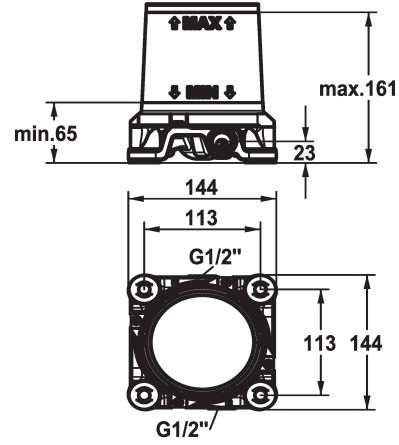

KWC DOMO 6.0 Concealed unit

Modell-Linie: ACCESSOIRES | 39.000.602.931

KWC-No.

124801

G 1/2", without shut-off valve, Concealed unit

- * Pre-assembly unit
- * Cold and hot water connections are exchangeable after installation
- * Connecting thread 1/2"
- * Scope of delivery:

- Installation box and cover sleeve, plastic incl. sealing sleeve in accordance with EN18534
- with vibration damper
- incl. flushing set and plugs
- * Without installation materials

Technical Data

Connection
ATT-KWC-FARBCODE
Installation_type
ATT-KWC-UNTERPUTZ
Material

G1/2"__ohne_Vorabsperung
F931
Bodenstehend
Unterputz
Mässing