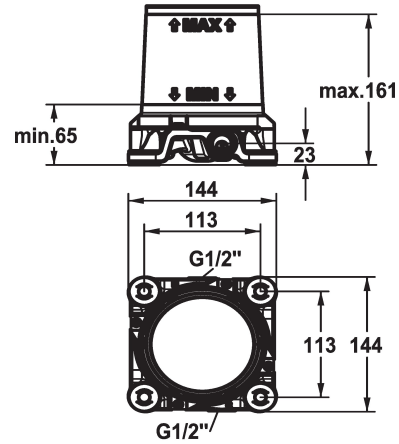

KWC DOMO 6.0 Concealed unit

Modell-Linie: ACCESSOIRES | 39.000.602.931

Armatura natryskowa | Wyposażenie dodatkowe do armatur natryskowych

KWC-No.

124801

G 1/2", without shut-off valve, Concealed unit

- * Pre-assembly unit
- * Cold and hot water connections are exchangeable after installation
- * Connecting thread 1/2"
- * Scope of delivery:

- Installation box and cover sleeve, plastic incl. sealing sleeve in accordance with EN18534
- with vibration damper
- incl. flushing set and plugs
- * Without installation materials

Dane techniczne

Connection
ATT-KWC-FARBCODE
Installation_type
ATT-KWC-UNTERPUTZ
Material