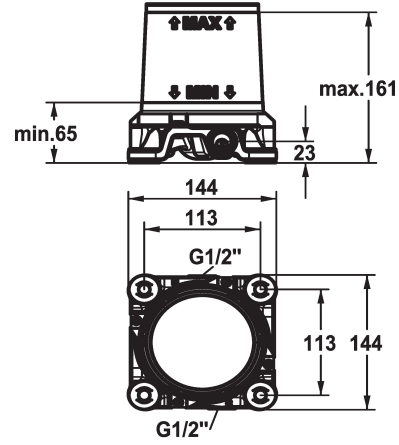

KWC DOMO 6.0 Concealed unit

Modell-Linie: ACCESSOIRES | 39.000.602.931
Showers | Complementary parts showers

KWC-No.

124801

G 1/2", without shut-off valve, Concealed unit

- * Pre-assembly unit
- * Cold and hot water connections are exchangeable after installation
- * Connecting thread 1/2"
- * Scope of delivery:

- Installation box and cover sleeve, plastic incl. sealing sleeve in accordance with EN18534
- with vibration damper
- incl. flushing set and plugs
- * Without installation materials

Technical Data

Connection
Color_code
Installation_type
Concealed_unit
material

G 1/2", without shut-off valve
raw
Freestanding
Concealed unit
Brass