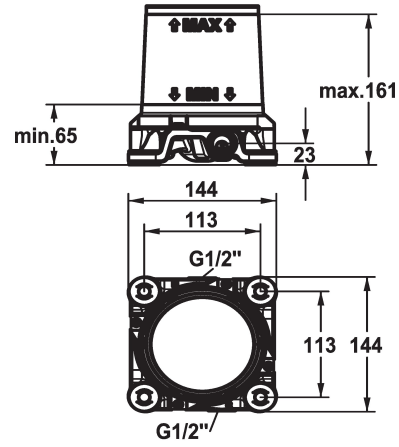

KWC DOMO 6.0 Concealed unit

Modell-Linie: ACCESSOIRES | 39.000.602.931

KWC-No.

124801

G 1/2", without shut-off valve, Concealed unit

- * Pre-assembly unit
- * Cold and hot water connections are exchangeable after installation
- * Connecting thread 1/2"
- * Scope of delivery:

- Installation box and cover sleeve, plastic incl. sealing sleeve in accordance with EN18534
- with vibration damper
- incl. flushing set and plugs
- * Without installation materials

Technické údaje

Connection
ATT-KWC-FARBCODE
Installation_type
ATT-KWC-UNTERPUTZ
Materiál

G1/2"__ohne_Vorabsperung
F931
Bodenstehend
Unterputz
mosaz