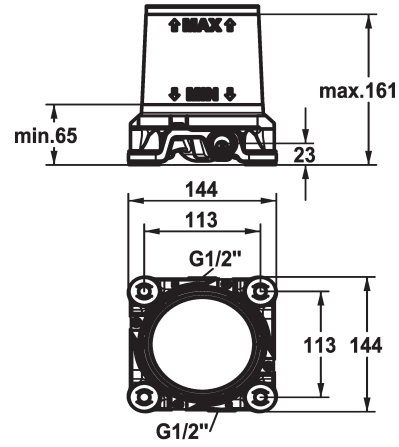

## KWC DOMO 6.0 Concealed unit

Modell-Linie: ACCESSOIRES | 39.000.602.931  
Showers | Complementary parts showers

### KWC-No.

**124801**

G 1/2", without shut-off valve, Concealed unit

- \* Pre-assembly unit
- \* Cold and hot water connections are exchangeable after installation
- \* Connecting thread 1/2"
- \* Scope of delivery:

### Technical Data

Connection
Color code
Installation_type
Concealed_unit
material

G 1/2", without shut-off valve
raw
Freestanding
Concealed unit
Brass