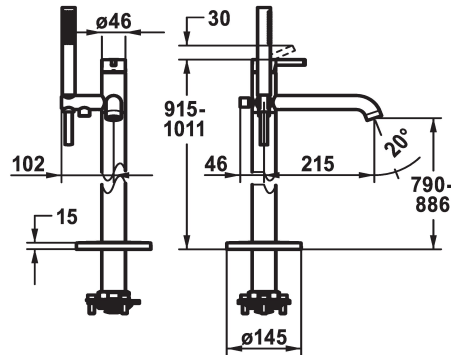

KWC BEVO Lever mixer - Tub

Modell-Linie: BEVO | 20.421.093.000
Armatura natryskowa | Baterie wannowe

KWC-No.

124791
chromeline, A 215, with hand shower and hose

125030
matt black, A 215, with hand shower and hose

125057
brushed steel, A 215, with hand shower and hose

- * Lever mixer
- * For freestanding tub
- * Integrated check valve in the hose outlet
- * with shower holder
- * Fixed spout
- Neoperl® SLIM®
- * KWC cartridge M 35 OP
- with ceramic discs

ATT-KWC-FARBCODE

chromeline

matt black

brushed steel

- flow rate and temperature continuously variable
- temperature limitation
- * Scope of delivery:
- Hand shower KWC FIT-X slim 26.000.103.000
- Shower hose 1500 mm, metal Z.538.415.000
- * To be ordered separately:
- Unit for concealed installation 39.000.602.931

Faucet_typ

Dimension Height

G_Acoustic_group

ATT-KWC-G_BRAUSENABGANG

Projection_A

EnergyLabelCH

ATT-KWC-MASS-WASSERAUSTRITT

Materiał