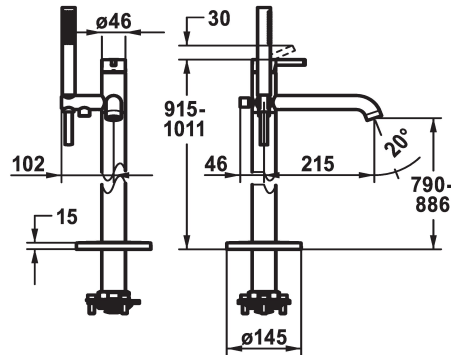

KWC BEVO Lever mixer - Tub

Modell-Linie: BEVO | 20.421.093.000
Showers | Exposed bath mixer

KWC-No.

124791
chromeline, A 215, with hand shower and hose

125030
matt black, A 215, with hand shower and hose

125057
brushed steel, A 215, with hand shower and hose

Color code

chrome

matt black

brushed steel

- * Lever mixer
- * For freestanding tub
- * Integrated check valve in the hose outlet
- * with shower holder
- * Fixed spout
- Neoperl® SLIM®
- * KWC cartridge M 35 OP
- with ceramic discs

- flow rate and temperature continuously variable
- temperature limitation
- * Scope of delivery:
- Hand shower KWC FIT-X slim 26.000.103.000
- Shower hose 1500 mm, metal Z.538.415.000
- * To be ordered separately:
- Unit for concealed installation 39.000.602.931

Technical Data

Flow rate
Spray outlet: Flow rate
Spout
Shower_set
Handling
Color code
Installation_type
Faucet_typ
Dimension Height
G_Acoustic_group
G_Acoustic_group_Shower_outlet
Projection_A
Energy Label
Dimension Water outlet
material