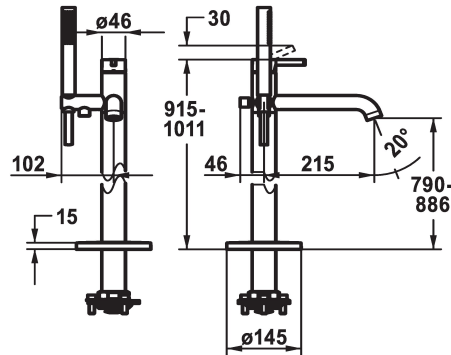

KWC BEVO Lever mixer - Tub

Modell-Linie: BEVO | 20.421.093.000
Sprchové armatury | Vanové armatury

KWC-No.

124791
chromeline, A 215, with hand shower and hose

125030
matt black, A 215, with hand shower and hose

125057
brushed steel, A 215, with hand shower and hose

ATT-KWC-FARBCODE

chromeline

matt black

brushed steel

- * Lever mixer
- * For freestanding tub
- * Integrated check valve in the hose outlet
- * with shower holder
- * Fixed spout
- Neoperl® SLIM®
- * KWC cartridge M 35 OP
- with ceramic discs

- flow rate and temperature continuously variable
- temperature limitation
- * Scope of delivery:
- Hand shower KWC FIT-X slim 26.000.103.000
- Shower hose 1500 mm, metal Z.538.415.000
- * To be ordered separately:
- Unit for concealed installation 39.000.602.931

Náhradní díly

KWC BEVO Lever mixer - Tub

Modell-Linie: BEVO | 20.421.093.000
Sprchové armatury | Vanové armatury

Cartridge M 35 OP

538331
Z.537.710

**Service key Neoperl © Caché ©, STD,
24 mm, grey**

635231
Z.635.231
