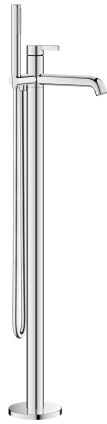

KWC BEVO Lever mixer - Tub

Modell-Linie: BEVO | 20.421.093.000
Sprchové armatury | Vanové armatury

KWC-No.

124791
chromeline, A 215, with hand shower and hose

125030
matt black, A 215, with hand shower and hose

125057
brushed steel, A 215, with hand shower and hose

ATT-KWC-FARBCODE

chromeline

matt black

brushed steel

- * Lever mixer
- * For freestanding tub
- * Integrated check valve in the hose outlet
- * with shower holder
- * Fixed spout
- Neoperl® SLIM®
- * KWC cartridge M 35 OP
- with ceramic discs

- flow rate and temperature continuously variable
- temperature limitation
- * Scope of delivery:
- Hand shower KWC FIT-X slim 26.000.103.000
- Shower hose 1500 mm, metal Z.538.415.000
- * To be ordered separately:
- Unit for concealed installation 39.000.602.931

Faucet_typ

Measure_Height

G_Acoustic_group

ATT-KWC-G_BRAUSENABGANG

Projection_A

EnergyLabelCH

ATT-KWC-MASS-WASSERAUSTRITT

Materiál