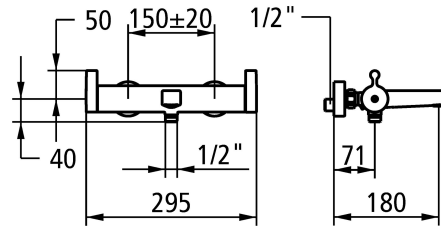

KWC VITA PRO 2.0 Thermostatic mixer - tub

Modell-Linie: VITA PRO 2.0 | 26.529.930.000
Showers | Manual shower

KWC-No.

124719
chromeline, AD 150±20, A 190, without shower, hose and bracket

- * Thermostat mixer
- * Operation designed for a secure grip, as well as safe and easy handling
- * EcoProtect - water-saving device
- * TouchProtect - anti-scald protection thanks to the "double skin" principle
- * SkinProtect - Safety stop prevents scalding
- * Turning handle to control flow and for diverter
- * Intrinsically safe against backflow

- * Fixed spout
- Neoperl® Cascade®
- * Thermostatic precision control unit
- constant water temperature (even when mains pressure fluctuates)
- fast response
- * Wall connections 1/2" x 3/4", without shut-off valve eccentric 10 mm

Technical Data

A_Spout_Spray	20 l/min (3 bar)
A_Shower outlet	13 l/min (3 bar)
Shower_set	OHNE_BRAUSE,_SCHLAUCH,_HALTER
Color_code	chromeline
Installation_type	Wall mounted
Faucet_typ	Thermostatic
Measure_Height	50
G_Acoustic group	I
G_Acoustic group_Shower_outlet	I
Projection_A	A 190
Connection measure	150+/-20
Dimension Water outlet	5
material	Brass

Spare Parts

KWC VITA PRO 2.0
Thermostatic mixer - tub

Modell-Linie: VITA PRO 2.0 | 26.529.930.000
Showers | Manual shower

Service key Neoperl © Caché ©, STD, 24 mm, grey

635231
Z.635.231
