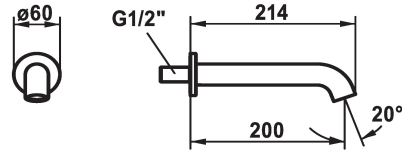

KWC SHOWERCULTURE

Bathtub spout style

Modell-Linie: SHOWERCULTURE | 26.008.043.000

Taps | Spout only taps

KWC-No.

124708
chromeline, A 200

125403
matt black, A 200

125404
brushed steel, A 200

Color code

chromeline

matt black

brushed steel

* Bathtub spout style

* Fixed spout

- Neoperl® Caché®

* Connecting thread 1/2"

Technical Data

| |
|------------------------|
| Flow rate |
| Spout |
| Diameter |
| Color code |
| Installation type |
| Faucet_typ |
| Acoustic group |
| Projection A |
| Dimension Water outlet |
| material |

| |
|------------------|
| 29 l/min (3 bar) |
| fixed |
| D60 |
| chromeline |
| Wall mounted |
| Bathtub spout |
| I |
| A 200 |
| 35 |
| Brass |