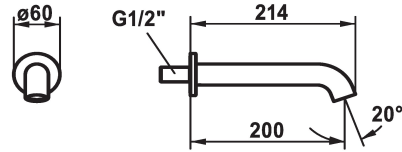

### Bathtub spout style

Modell-Linie: SHOWERCULTURE | 26.008.043.000

Taps | Spout only taps

#### KWC-No.

**124708**  
chromeline, A 200

**125403**  
matt black, A 200

**125404**  
brushed steel, A 200

#### Color code

chromeline

matt black

brushed steel

\* Bathtub spout style

\* Fixed spout

- Neoperl® Caché®

\* Connecting thread 1/2"

#### Technical Data

Flow rate
Spout
Diameter
Color code
Installation type
Faucet_typ
Acoustic group
Projection A
Dimension Water outlet
material

29 l/min (3 bar)
fixed
D60
chromeline
Wall mounted
Bathtub spout
I
A 200
35
Brass