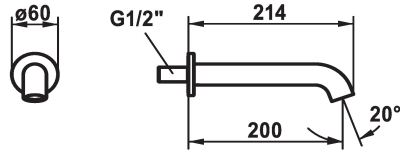

KWC SHOWERCULTURE

Bathtub spout style

Modell-Linie: SHOWERCULTURE | 26.008.043.000

Taps | Spout only taps

KWC-No.

124708
chromeline, A 200

125403
matt black, A 200

125404
brushed steel, A 200

Color code

chrome

matt black

brushed steel

* Bathtub spout style

* Fixed spout

- Neoperl® Caché®

* Connecting thread 1/2"

Technical Data

Flow rate
Spout
Diameter
Color code
Installation_type
Faucet_typ
G_Acoustic group
Projection_A
Dimension Water outlet
material

29 l/min (3 bar)
fixed
D60
chrome
Wall mounted
Bathtub spout
I
A 200
35
Brass