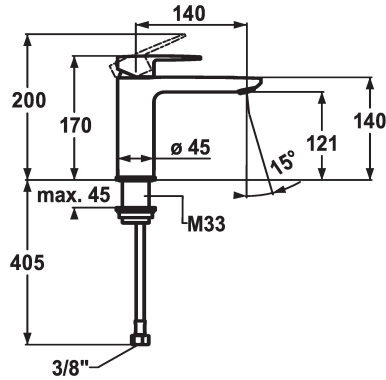

KWC ELLA Lever mixer - Basin

Modell-Linie: ELLA | 12.381.053.000FL
Kranar | Hydraulické armatúry

KWC-No.

124642
chromeline, A 140, flexible connection hoses, with pop-up valve

124643
chromeline, A 140, flexible connection hoses, without pop-up valve

ohne_Ablaufgarnitur

- with ceramic discs
- flow rate and temperature continuously variable
- temperature limitation
- * Flexible connection hoses 3/8"
- * Fastening by means of threaded sleeve M33 x 1.5
- * Mounting hole size ø35 mm

Technical Data

A_Spout_Spray
ATT-KWC-ABLAUFGARNITUR
Connection
ATT-KWC-AUSLAUF
Handling
ATT-KWC-FARBCODE
Installation_type
Faucet_typ
Measure_Height
G_Acoustic group
Projection_A
EnergyLabelCH
ATT-KWC-MASS-WASSERAUSTRITT
Material

5 l/min (3 bar)
ohne_Ablaufgarnitur
Flexible_Anschlusschläuche
fest
topbedient
chromeline
Standmontage
Hebelmischer
170
I
A140
A
121
Mässing