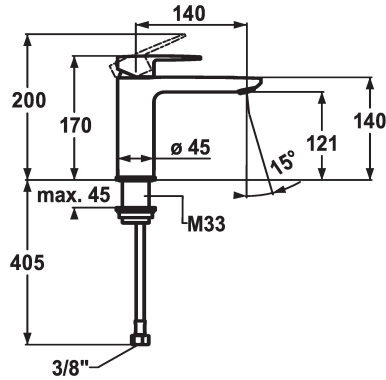

KWC ELLA Lever mixer - Basin

Modell-Linie: ELLA | 12.381.053.000FL
Armatura umywalkowa | Armatura jednouchwytywa

KWC-No.

124642
chromeline, A 140, flexible connection hoses, with pop-up valve

124643
chromeline, A 140, flexible connection hoses, without pop-up valve

ohne_Ablaufgarnitur

- with ceramic discs
- flow rate and temperature continuously variable
- temperature limitation
- * Flexible connection hoses 3/8"
- * Fastening by means of threaded sleeve M33 x 1.5
- * Mounting hole size ø35 mm

Dane techniczne

A_Spout_Spray
ATT-KWC-ABLAUFGARNITUR
Connection
ATT-KWC-AUSLAUF
Handling
ATT-KWC-FARBCODE
Installation_type
Faucet_typ
Dimension Height
G_Acoustic group
Projection_A
EnergyLabelCH
ATT-KWC-MASS-WASSERAUSTRITT
Material

5 l/min (3 bar)
ohne_Ablaufgarnitur
Flexible_Anschlusschläuche
fest
topbedient
chromeline
Standmontage
Hebelmischer
170
I
A140
A
121
Mosiqdz