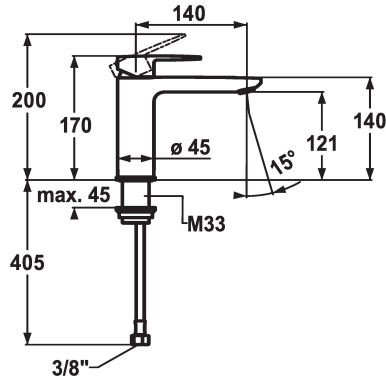

KWC ELLA Lever mixer - Basin

Modell-Linie: ELLA | 12.381.053.000FL
Hanat | Käsi­käyt­toiset hanat

KWC-No.

124642
chromeline, A 140, flexible connection hoses, with pop-up valve

124643
chromeline, A 140, flexible connection hoses, without pop-up valve

ohne_Ablaufgarnitur

- with ceramic discs
- flow rate and temperature continuously variable
- temperature limitation
- * Flexible connection hoses 3/8"
- * Fastening by means of threaded sleeve M33 x 1.5
- * Mounting hole size ø35 mm

Tekniset tiedot

A_Spout_Spray
ATT-KWC-ABLAUFGARNITUR
Connection
Spout
Handling
Värikoodi
Installation_type
Faucet_typ
Measure_Height
G_Acoustic group
Projection_A
EnergyLabelCH
ATT-KWC-MASS-WASSERAUSTRITT
Materiaali
lviCode

5 l/min (3 bar)
ohne_Ablaufgarnitur
Flexible_Anschluss­schläuche
Kiinnitetty
topbedient
chromeline
Standmontage
Hebelmischer
170
I
A140
A
121
Messinki
0