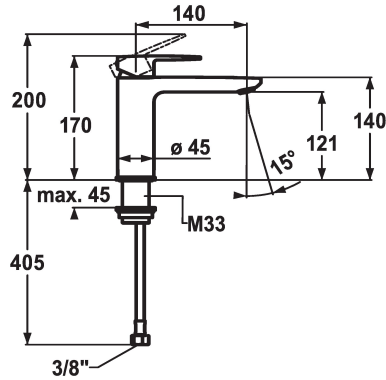

## KWC ELLA Lever mixer - Basin

Modell-Linie: ELLA | 12.381.053.000FL  
Taps | Manual taps

### KWC-No.

**124642**  
chromeline, A 140, flexible connection hoses, with pop-up valve

**124643**  
chromeline, A 140, flexible connection hoses, without pop-up valve

- \* Lever mixer
- \* EcoProtect - water-saving device
- \* Fixed spout
- Neoperl® Perlator® Shorty
- \* OptimalSpace - ample space for washing or working
- \* KWC cartridge M 35 OP

### pop-up valve

with pop-up valve

without pop-up valve

- with ceramic discs
- flow rate and temperature continuously variable
- temperature limitation
- \* Flexible connection hoses 3/8"
- \* Fastening by means of threaded sleeve M33 x 1.5
- \* Mounting hole size ø35 mm

### Technical Data

Flow rate
pop-up valve
Connection
Spout
Handling
Color code
Installation type
Faucet_typ
Measure Height
Acoustic group
Projection A
Energy label
Dimension Water outlet
material

5 l/min (3 bar)
without pop-up valve
Flexible connection hoses
fixed
top lever
chromeline
Pillar installation
Lever mixer
170
I
A 140
A
121
Brass