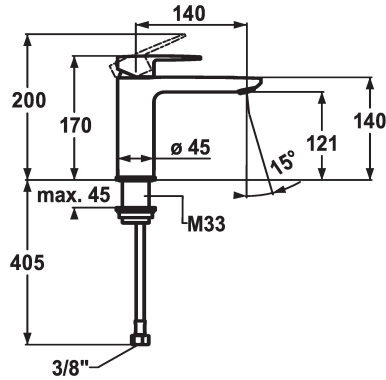

KWC ELLA Lever mixer - Basin

Modell-Linie: ELLA | 12.381.053.000FL
Taps | Manual taps

KWC-No.

124642
chromeline, A 140, flexible connection hoses, with pop-up valve

124643
chromeline, A 140, flexible connection hoses, without pop-up valve

- * Lever mixer
- * EcoProtect - water-saving device
- * Fixed spout
- Neoperl® Perlator® Shorty
- * OptimalSpace - ample space for washing or working
- * KWC cartridge M 35 OP

pop-up assembly

with pop-up valve

without pop-up valve

- with ceramic discs
- flow rate and temperature continuously variable
- temperature limitation
- * Flexible connection hoses 3/8"
- * Fastening by means of threaded sleeve M33 x 1.5
- * Mounting hole size ø35 mm

Technical Data

Flow rate
pop-up assembly
Connection
Spout
Handling
Color code
Installation type
Faucet_typ
Dimension Height
Acoustic group
Projection A
Energy label
Dimension Water outlet
material

5 l/min (3 bar)
without pop-up valve
Flexible connection hoses
fixed
top lever
chromeline
Pillar installation
Lever mixer
170
I
A 140
A
121
Brass