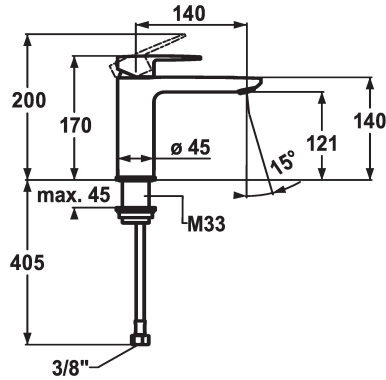

KWC ELLA Lever mixer - Basin

Modell-Linie: ELLA | 12.381.053.000FL
Umyvadlové armatury | Hydraulické armatury

KWC-No.

124642
chromeline, A 140, flexible connection hoses, with pop-up valve

124643
chromeline, A 140, flexible connection hoses, without pop-up valve

- * Lever mixer
- * EcoProtect - water-saving device
- * Fixed spout
- Neoperl® Perlator® Shorty
- * OptimalSpace - ample space for washing or working
- * KWC cartridge M 35 OP

ATT-KWC- ABLAUFGARNITUR

mit_Ablaufgarnitur

ohne_Ablaufgarnitur

- with ceramic discs
- flow rate and temperature continuously variable
- temperature limitation
- * Flexible connection hoses 3/8"
- * Fastening by means of threaded sleeve M33 x 1.5
- * Mounting hole size ø35 mm

Faucet_typ

Measure_Height

G_Acoustic group

Projection_A

EnergyLabelCH

ATT-KWC-MASS-WASSERAUSTRITT

Materiál

5 l/min (3 bar)