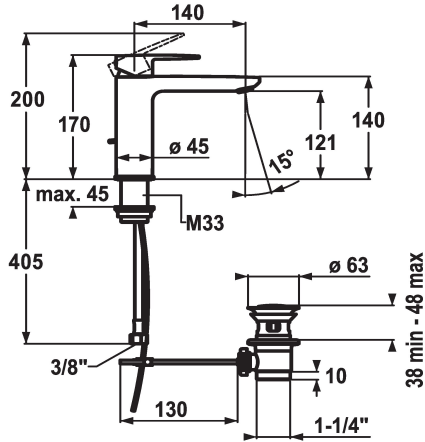

KWC ELLA Lever mixer - Basin

Modell-Linie: ELLA | 12.381.043.000FL
Kranar | Hydraulické armatúry

KWC-No.

124642
chromeline, A 140, flexible connection hoses, with pop-up valve

124643
chromeline, A 140, flexible connection hoses, without pop-up valve

- * Lever mixer
- * EcoProtect - water-saving device
- * Fixed spout
- Neoperl® Perlator® Shorty
- * OptimalSpace - ample space for washing or working
- * KWC cartridge M 35 OP

ATT-KWC- ABLAUFGARNITUR

mit_Ablaufgarnitur

ohne_Ablaufgarnitur

- with ceramic discs
- flow rate and temperature continuously variable
- temperature limitation
- * Flexible connection hoses 3/8"
- * Fastening by means of threaded sleeve M33 x 1.5
- * Mounting hole size ø35 mm

Technical Data

A_Spout_Spray
ATT-KWC-ABLAUFGARNITUR
Connection
ATT-KWC-AUSLAUF
Handling
ATT-KWC-FARBCODE
Installation_type
Faucet_typ
Measure_Height
G_Acoustic group
Projection_A
EnergyLabelCH
ATT-KWC-MASS-WASSERAUSTRITT
Material