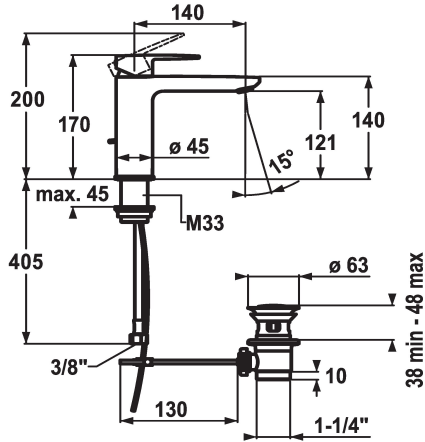

KWC ELLA Lever mixer - Basin

Modell-Linie: ELLA | 12.381.043.000FL
Hanat | Käsi­käyt­toiset hanat

KWC-No.

124642
chromeline, A 140, flexible connection hoses, with pop-up valve

124643
chromeline, A 140, flexible connection hoses, without pop-up valve

- * Lever mixer
- * EcoProtect - water-saving device
- * Fixed spout
- Neoperl® Perlator® Shorty
- * OptimalSpace - ample space for washing or working
- * KWC cartridge M 35 OP

ATT-KWC- ABLAUFGARNITUR

mit_Ablaufgarnitur

ohne_Ablaufgarnitur

- with ceramic discs
- flow rate and temperature continuously variable
- temperature limitation
- * Flexible connection hoses 3/8"
- * Fastening by means of threaded sleeve M33 x 1.5
- * Mounting hole size ø35 mm

Tekniset tiedot

A_Spout_Spray
ATT-KWC-ABLAUFGARNITUR
Connection
Spout
Handling
Värikoodi
Installation_type
Faucet_typ
Measure_Height
G_Acoustic group
Projection_A
EnergyLabelCH
ATT-KWC-MASS-WASSERAUSTRITT
Materiaali
lviCode