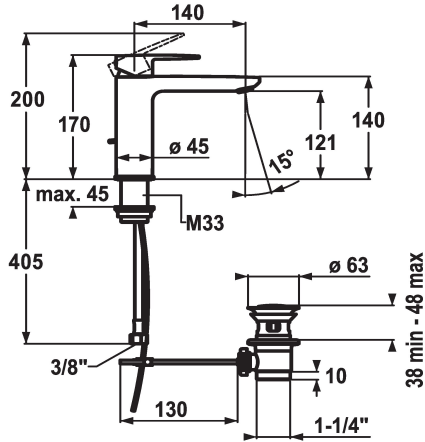

KWC ELLA Lever mixer - Basin

Modell-Linie: ELLA | 12.381.043.000FL
Taps | Manual taps

KWC-No.

124642
chromeline, A 140, flexible connection hoses, with pop-up valve

124643
chromeline, A 140, flexible connection hoses, without pop-up valve

- * Lever mixer
- * EcoProtect - water-saving device
- * Fixed spout
- Neoperl® Perlator® Shorty
- * OptimalSpace - ample space for washing or working
- * KWC cartridge M 35 OP

pop-up valve

with pop-up valve

without pop-up valve

- with ceramic discs
- flow rate and temperature continuously variable
- temperature limitation
- * Flexible connection hoses 3/8"
- * Fastening by means of threaded sleeve M33 x 1.5
- * Mounting hole size ø35 mm

Technical Data

Flow rate
pop-up valve
Connection
Spout
Handling
Color code
Installation type
Faucet_typ
Measure Height
Acoustic group
Projection A
Energy label
Dimension Water outlet
material

5 l/min (3 bar)
with pop-up valve
Flexible connection hoses
fixed
top lever
chromeline
Pillar installation
Lever mixer
170
I
A 140
A
121
Brass