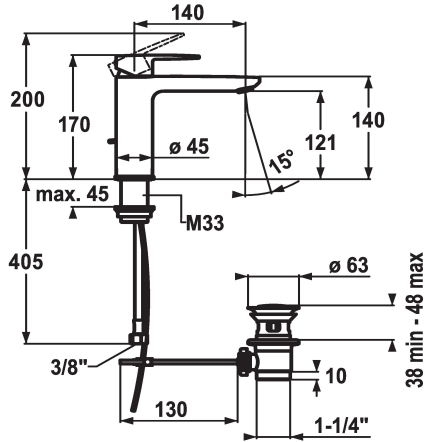

## KWC ELLA Lever mixer - Basin

Modell-Linie: ELLA | 12.381.043.000FL  
Taps | Manual taps

### KWC-No.

**124642**  
chromeline, A 140, flexible connection hoses, with pop-up valve

**124643**  
chromeline, A 140, flexible connection hoses, without pop-up valve

- \* Lever mixer
- \* EcoProtect - water-saving device
- \* Fixed spout
- Neoperl® Perlator® Shorty
- \* OptimalSpace - ample space for washing or working
- \* KWC cartridge M 35 OP

### Pop-up\_valve

with pop-up valve

without pop-up valve

- with ceramic discs
- flow rate and temperature continuously variable
- temperature limitation
- \* Flexible connection hoses 3/8"
- \* Fastening by means of threaded sleeve M33 x 1.5
- \* Mounting hole size ø35 mm

### Technical Data

Flow rate
Pop-up_valve
Connection
Spout
Handling
Color code
Installation_type
Faucet_typ
Dimension Height
G_Acoustic group
Projection_A
Energy Label
Dimension Water outlet
material

5 l/min (3 bar)
with pop-up valve
Flexible connection hoses
fixed
top lever
chrome
Pillar installation
Lever mixer
170
I
A 140
A
121
Brass