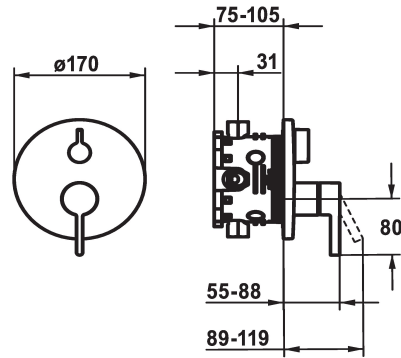

KWC BEVO Trim kit - Lever mixer - Tub

Modell-Linie: BEVO | 20.424.510.000
Showers | Exposed bath mixer

KWC-No.
124634 chromeline, Trim kit
124636 chromeline, Trim kit, with vacuum breaker
125027 matt black, Trim kit
125028 matt black, Trim kit, with vacuum breaker
125054 brushed steel, Trim kit
125055 brushed steel, Trim kit, with vacuum breaker

* Trim kit with function unit
* Outflow top and below
* Turning handle for diverter
* KWC cartridge M 35 H
- with ceramic discs
- flow rate and temperature continuously variable
* Scope of delivery:

- Function unit, lever, cap, sleeve, cover plate, holder for escutcheon, diverter
- Fastening of the cover plate without screws
* To be ordered separately:
- Unit for concealed installation KWC BLUEBOX®
½", without shut-off valve, 39.999.900.931
¾" (½"), with shut-off valve, 39.999.910.931

Technical Data
Flow rate
Diameter
Handling
Color code
Installation type
Faucet_typ
Acoustic group
Concealed unit
Energy label
material

19 l/min (3 bar)
D170
front lever
chromeline
Wall mounted
Lever mixer
I
Trim kit, with vacuum breaker
C
Brass

Optional Accessories

KWC BEVO

Trim kit - Lever mixer - Tub

Modell-Linie: BEVO | 20.424.510.000

Showers | Exposed bath mixer

BLUEBOX Alignment set

537593
Z.537.593

BLUEBOX Extension set 15 mm