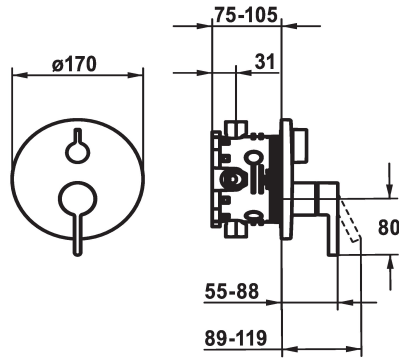

KWC BEVO Trim kit - Lever mixer - Tub

Modell-Linie: BEVO | 20.424.510.000
Showers | Exposed bath mixer

KWC-No.
124634 chromeline, Trim kit
124636 chromeline, Trim kit, with vacuum breaker
125027 matt black, Trim kit
125028 matt black, Trim kit, with vacuum breaker
125054 brushed steel, Trim kit
125055 brushed steel, Trim kit, with vacuum breaker

* Trim kit with function unit
* Outflow top and below
* Turning handle for diverter
* KWC cartridge M 35 H
- with ceramic discs
- flow rate and temperature continuously variable
* Scope of delivery:

- Function unit, lever, cap, sleeve, cover plate, holder for escutcheon, diverter
- Fastening of the cover plate without screws
* To be ordered separately:
- Unit for concealed installation KWC BLUEBOX®
½", without shut-off valve, 39.999.900.931
¾" (½"), with shut-off valve, 39.999.910.931

Technical Data
Flow rate
Diameter
Handling
Color_code
Installation_type
Faucet_typ
G_Acoustic_group
Concealed_unit
Energy_Label
material

19 l/min (3 bar)
D170
front lever
chrome
Wall mounted
Lever mixer
I
Trim kit, with vacuum breaker
C
Brass

Optional Accessories

KWC BEVO

Trim kit - Lever mixer - Tub

Modell-Linie: BEVO | 20.424.510.000

Showers | Exposed bath mixer

BLUEBOX Alignment set

537593
Z.537.593

BLUEBOX Extension set 15 mm