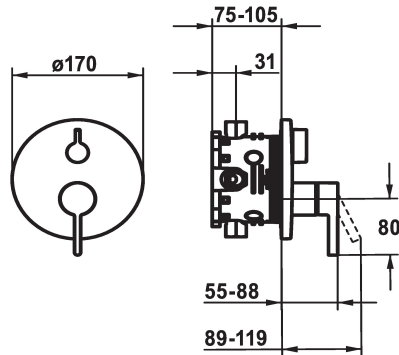

KWC BEVO Trim kit - Lever mixer - Tub

Modell-Linie: BEVO | 20.424.510.000
Sprchové armatury | Vanové armatury

KWC-No.

124634 chromeline, Trim kit
124636 chromeline, Trim kit, with vacuum breaker
125027 matt black, Trim kit
125028 matt black, Trim kit, with vacuum breaker
125054 brushed steel, Trim kit
125055 brushed steel, Trim kit, with vacuum breaker

ATT-KWC-FARBCODE

chromeline
chromeline
matt black
matt black
brushed steel
brushed steel

ATT-KWC-UNTERPUTZ

FM-Set
FM-Set mit SI
FM-Set
FM-Set mit SI
FM-Set
FM-Set mit SI

- * Trim kit with function unit
- * Outflow top and below
- * Turning handle for diverter
- * KWC cartridge M 35 H
- with ceramic discs
- flow rate and temperature continuously variable
- * Scope of delivery:

- Function unit, lever, cap, sleeve, cover plate, holder for escutcheon, diverter
- Fastening of the cover plate without screws
- * To be ordered separately:
- Unit for concealed installation KWC BLUEBOX®
- ½", without shut-off valve, 39.999.900.931
- ¾" (½"), with shut-off valve, 39.999.910.931

Technické údaje

ATT-KWC-A_ABGANG_UP
ATT-KWC-DURCHMESSER
Handling
ATT-KWC-FARBCODE
Installation_type
Faucet_typ
G_Acoustic_group
ATT-KWC-UNTERPUTZ
EnergyLabelCH
Materiál

19 l/min (3 bar)
D170
frontbedient
chromeline
montáž na stěnu
Hebelmischer
I
FM-Set mit SI
C
mosaz