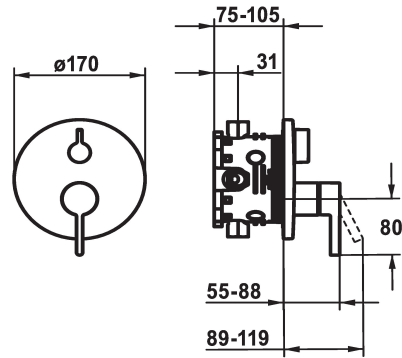

KWC BEVO Trim kit - Lever mixer - Tub

Modell-Linie: BEVO | 20.424.510.000
Showers | Exposed bath mixer

KWC-No.
124634 chromeline, Trim kit
124636 chromeline, Trim kit, with vacuum breaker
125027 matt black, Trim kit
125028 matt black, Trim kit, with vacuum breaker
125054 brushed steel, Trim kit
125055 brushed steel, Trim kit, with vacuum breaker

* Trim kit with function unit
* Outflow top and below
* Turning handle for diverter
* KWC cartridge M 35 H
- with ceramic discs
- flow rate and temperature continuously variable
* Scope of delivery:

- Function unit, lever, cap, sleeve, cover plate, holder for escutcheon, diverter
- Fastening of the cover plate without screws
* To be ordered separately:
- Unit for concealed installation KWC BLUEBOX®
½", without shut-off valve, 39.999.900.931
¾" (½"), with shut-off valve, 39.999.910.931

Technical Data
Flow rate
Diameter
Handling
Color code
Installation_type
Faucet_typ
G_Acoustic group
Concealed_unit
Energy Label
material

19 l/min (3 bar)
D170
front lever
chrome
Wall mounted
Lever mixer
I
Trim kit, with vacuum breaker
C
Brass

Optional Accessories

KWC BEVO

Trim kit - Lever mixer - Tub

Modell-Linie: BEVO | 20.424.510.000

Showers | Exposed bath mixer

BLUEBOX Alignment set

537593
Z.537.593

BLUEBOX Extension set 15 mm