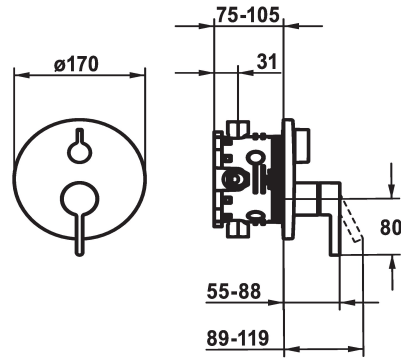

KWC BEVO Trim kit - Lever mixer - Tub

Modell-Linie: BEVO | 20.424.500.000
Armatura natryskowa | Baterie wannowe

KWC-No.
124634 chromeline, Trim kit
124636 chromeline, Trim kit, with vacuum breaker
125027 matt black, Trim kit
125028 matt black, Trim kit, with vacuum breaker
125054 brushed steel, Trim kit
125055 brushed steel, Trim kit, with vacuum breaker

ATT-KWC-FARBCODE	ATT-KWC-UNTERPUTZ
chromeline	FM-Set
chromeline	FM-Set mit SI
matt black	FM-Set
matt black	FM-Set mit SI
brushed steel	FM-Set
brushed steel	FM-Set mit SI

* Trim kit with function unit
* Outflow top and below
* Turning handle for diverter
* KWC cartridge M 35 H
- with ceramic discs
- flow rate and temperature continuously variable
* Scope of delivery:

- Function unit, lever, cap, sleeve, cover plate, holder for escutcheon, diverter
- Fastening of the cover plate without screws
* To be ordered separately:
- Unit for concealed installation KWC BLUEBOX®
½", without shut-off valve, 39.999.900.931
¾" (½"), with shut-off valve, 39.999.910.931

Dane techniczne
ATT-KWC-A_ABGANG_UP
średnicy
Handling
ATT-KWC-FARBCODE
Installation_type
Faucet_typ
G_Acoustic_group
ATT-KWC-UNTERPUTZ
EnergyLabelCH
Materiał

19 l/min (3 bar)
D170
frontbedient
chromeline
Montaż naścienny
Hebelmischer
I
FM-Set
C
Mosiądz