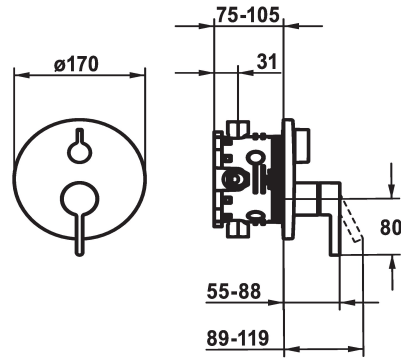

## KWC BEVO Trim kit - Lever mixer - Tub

Modell-Linie: BEVO | 20.424.500.000  
Showers | Exposed bath mixer

KWC-No.
<b>124634</b> chromeline, Trim kit
<b>124636</b> chromeline, Trim kit, with vacuum breaker
<b>125027</b> matt black, Trim kit
<b>125028</b> matt black, Trim kit, with vacuum breaker
<b>125054</b> brushed steel, Trim kit
<b>125055</b> brushed steel, Trim kit, with vacuum breaker

\* Trim kit with function unit  
\* Outflow top and below  
\* Turning handle for diverter  
\* KWC cartridge M 35 H  
- with ceramic discs  
- flow rate and temperature continuously variable  
\* Scope of delivery:

- Function unit, lever, cap, sleeve, cover plate, holder for escutcheon, diverter  
- Fastening of the cover plate without screws  
\* To be ordered separately:  
- Unit for concealed installation KWC BLUEBOX®  
½", without shut-off valve, 39.999.900.931  
¾" (½"), with shut-off valve, 39.999.910.931

Technical Data
Flow rate
Diameter
Handling
Color code
Installation type
Faucet_typ
Acoustic group
Concealed unit
Energy label
material

19 l/min (3 bar)
D170
front lever
chromeline
Wall mounted
Lever mixer
I
Trim kit
C
Brass