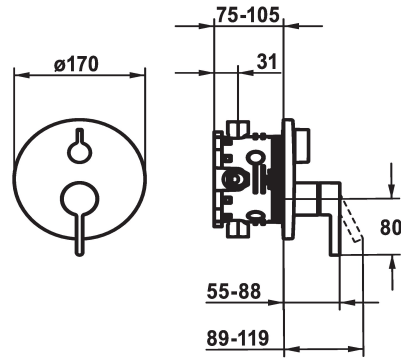

KWC BEVO Trim kit - Lever mixer - Tub

Modell-Linie: BEVO | 20.424.500.000
Showers | Exposed bath mixer

KWC-No.

124634 chromeline, Trim kit
124636 chromeline, Trim kit, with vacuum breaker
125027 matt black, Trim kit
125028 matt black, Trim kit, with vacuum breaker
125054 brushed steel, Trim kit
125055 brushed steel, Trim kit, with vacuum breaker

- * Trim kit with function unit
- * Outflow top and below
- * Turning handle for diverter
- * KWC cartridge M 35 H
- with ceramic discs
- flow rate and temperature continuously variable
- * Scope of delivery:

- Function unit, lever, cap, sleeve, cover plate, holder for escutcheon, diverter
- Fastening of the cover plate without screws
- * To be ordered separately:
- Unit for concealed installation KWC BLUEBOX®
- ½", without shut-off valve, 39.999.900.931
- ¾" (½"), with shut-off valve, 39.999.910.931

Technical Data

Flow rate
Diameter
Handling
Color code
Installation type
Faucet_typ
Acoustic group
Concealed unit
Energy label
material

19 l/min (3 bar)
D170
front lever
chromeline
Wall mounted
Lever mixer
I
Trim kit
C
Brass