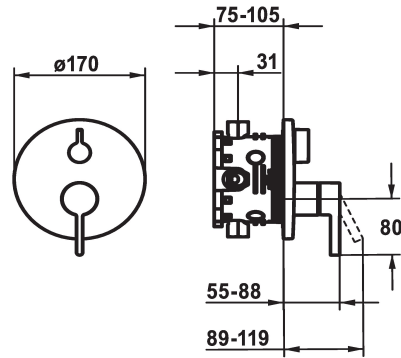

KWC BEVO Trim kit - Lever mixer - Tub

Modell-Linie: BEVO | 20.424.500.000
Showers | Exposed bath mixer

KWC-No.
124634 chromeline, Trim kit
124636 chromeline, Trim kit, with vacuum breaker
125027 matt black, Trim kit
125028 matt black, Trim kit, with vacuum breaker
125054 brushed steel, Trim kit
125055 brushed steel, Trim kit, with vacuum breaker

* Trim kit with function unit
* Outflow top and below
* Turning handle for diverter
* KWC cartridge M 35 H
- with ceramic discs
- flow rate and temperature continuously variable
* Scope of delivery:

- Function unit, lever, cap, sleeve, cover plate, holder for escutcheon, diverter
- Fastening of the cover plate without screws
* To be ordered separately:
- Unit for concealed installation KWC BLUEBOX®
½", without shut-off valve, 39.999.900.931
¾" (½"), with shut-off valve, 39.999.910.931

Technical Data
Flow rate
Diameter
Handling
Color code
Installation_type
Faucet_typ
G_Acoustic group
Concealed_unit
Energy Label
material

19 l/min (3 bar)
D170
front lever
chrome
Wall mounted
Lever mixer
I
Trim kit
C
Brass

Optional Accessories

KWC BEVO

Trim kit - Lever mixer - Tub

Modell-Linie: BEVO | 20.424.500.000

Showers | Exposed bath mixer

BLUEBOX Alignment set

537593
Z.537.593

BLUEBOX Extension set 15 mm