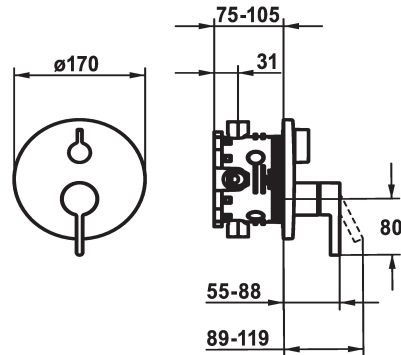

KWC BEVO Trim kit - Lever mixer - Tub

Modell-Linie: BEVO | 20.424.500.000
Sprchové armatury | Vanové armatury

KWC-No.

124634 chromeline, Trim kit
124636 chromeline, Trim kit, with vacuum breaker
125027 matt black, Trim kit
125028 matt black, Trim kit, with vacuum breaker
125054 brushed steel, Trim kit
125055 brushed steel, Trim kit, with vacuum breaker

ATT-KWC-FARBCODE

chromeline
chromeline
matt black
matt black
brushed steel
brushed steel

ATT-KWC-UNTERPUTZ

FM-Set
FM-Set mit SI
FM-Set
FM-Set mit SI
FM-Set
FM-Set mit SI

- * Trim kit with function unit
- * Outflow top and below
- * Turning handle for diverter
- * KWC cartridge M 35 H
- with ceramic discs
- flow rate and temperature continuously variable
- * Scope of delivery:

- Function unit, lever, cap, sleeve, cover plate, holder for escutcheon, diverter
- Fastening of the cover plate without screws
- * To be ordered separately:
- Unit for concealed installation KWC BLUEBOX®
- ½", without shut-off valve, 39.999.900.931
- ¾" (½"), with shut-off valve, 39.999.910.931

Technické údaje

ATT-KWC-A_ABGANG_UP
ATT-KWC-DURCHMESSER
Handling
ATT-KWC-FARBCODE
Installation_type
Faucet_typ
G_Acoustic_group
ATT-KWC-UNTERPUTZ
EnergyLabelCH
Materiál

19 l/min (3 bar)
D170
frontbedient
chromeline
montáž na stěnu
Hebelmischer
I
FM-Set
C
mosaz