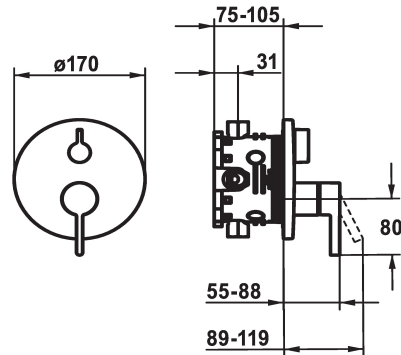

KWC BEVO Trim kit - Lever mixer - Tub

Modell-Linie: BEVO | 20.424.500.000
Showers | Exposed bath mixer

KWC-No.
124634 chromeline, Trim kit
124636 chromeline, Trim kit, with vacuum breaker
125027 matt black, Trim kit
125028 matt black, Trim kit, with vacuum breaker
125054 brushed steel, Trim kit
125055 brushed steel, Trim kit, with vacuum breaker

* Trim kit with function unit
* Outflow top and below
* Turning handle for diverter
* KWC cartridge M 35 H
- with ceramic discs
- flow rate and temperature continuously variable
* Scope of delivery:

- Function unit, lever, cap, sleeve, cover plate, holder for escutcheon, diverter
- Fastening of the cover plate without screws
* To be ordered separately:
- Unit for concealed installation KWC BLUEBOX®
½", without shut-off valve, 39.999.900.931
¾" (½"), with shut-off valve, 39.999.910.931

Technical Data
Flow rate
Diameter
Handling
Color code
Installation_type
Faucet_typ
G_Acoustic group
Concealed_unit
Energy Label
material

19 l/min (3 bar)
D170
front lever
chrome
Wall mounted
Lever mixer
I
Trim kit
C
Brass

Optional Accessories

KWC BEVO

Trim kit - Lever mixer - Tub

Modell-Linie: BEVO | 20.424.500.000

Showers | Exposed bath mixer

BLUEBOX Alignment set

537593
Z.537.593

BLUEBOX Extension set 15 mm