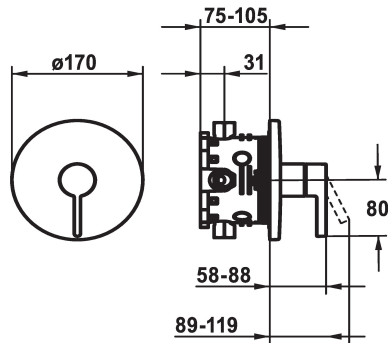

KWC BEVO

Trim kit - Lever mixer - Shower

Modell-Linie: BEVO | 21.424.500.000

Suihkut ja suihkupaneelit | Manuaali suihkut

KWC-No.

124632
chromeline, Trim kit

125025
matt black, Trim kit

125052
brushed steel, Trim kit

Värikoodi

chromeline

matt black

brushed steel

* Trim kit with function unit
* Outflow top or below
* KWC cartridge M 35 H
- with ceramic discs
- flow rate and temperature continuously variable
* Scope of delivery:

- Function unit, lever, cap, sleeve, cover plate, holder for escutcheon
- Fastening of the cover plate without screws
* To be ordered separately:
- Unit for concealed installation KWC BLUEBOX®
½", without shut-off valve, 39.999.900.931
¾" (½"), with shut-off valve, 39.999.910.931