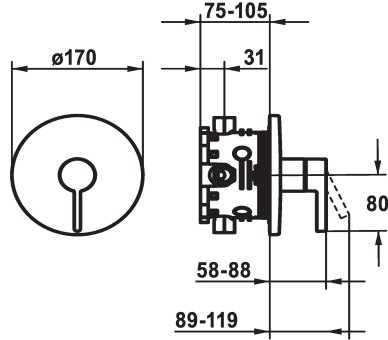

KWC BEVO

Trim kit - Lever mixer - Shower

Modell-Linie: BEVO | 21.424.500.000

Suihkut ja suihkupaneelit | Manuaali suihkut

KWC-No.

124632
chromeline, Trim kit

125025
matt black, Trim kit

125052
brushed steel, Trim kit

ATT-KWC-FARBCODE

chromeline

matt black

brushed steel

- * Trim kit with function unit
- * Outflow top or below
- * KWC cartridge M 35 H
- with ceramic discs
- flow rate and temperature continuously variable
- * Scope of delivery:

- Function unit, lever, cap, sleeve, cover plate, holder for escutcheon
- Fastening of the cover plate without screws
- * To be ordered separately:
- Unit for concealed installation KWC BLUEBOX®
- ½", without shut-off valve, 39.999.900.931
- ¾" (½"), with shut-off valve, 39.999.910.931