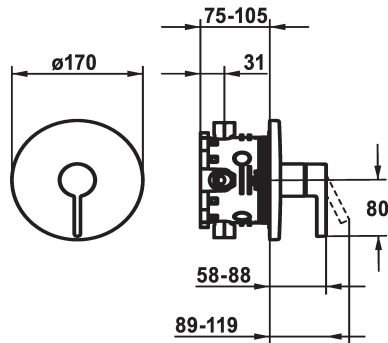

KWC BEVO

Trim kit - Lever mixer - Shower

Modell-Linie: BEVO | 21.424.500.000
Showers | Manual shower

KWC-No.

124632
chromeline, Trim kit

125025
matt black, Trim kit

125052
brushed steel, Trim kit

Color code

chromeline

matt black

brushed steel

* Trim kit with function unit
* Outflow top or below
* KWC cartridge M 35 H
- with ceramic discs
- flow rate and temperature continuously variable
* Scope of delivery:

- Function unit, lever, cap, sleeve, cover plate, holder for escutcheon
- Fastening of the cover plate without screws
* To be ordered separately:
- Unit for concealed installation KWC BLUEBOX®
1/2", without shut-off valve, 39.999.900.931
3/4" (1/2"), with shut-off valve, 39.999.910.931

Technical Data

Flow rate
Diameter
Handling
Color code
Installation type
Faucet_typ
Acoustic group
Concealed unit
Energy label
material

19 l/min (3 bar)
D170
front lever
chromeline
Wall mounted
Lever mixer
I
Trim kit
C
Brass