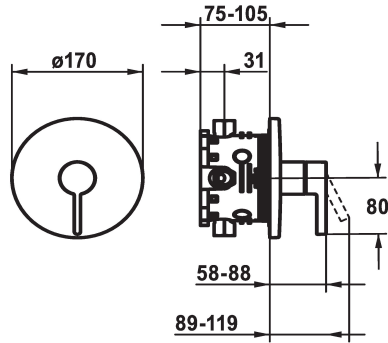

KWC BEVO

Trim kit - Lever mixer - Shower

Modell-Linie: BEVO | 21.424.500.000

Showers | Manual shower

KWC-No.

124632
chromeline, Trim kit

125025
matt black, Trim kit

125052
brushed steel, Trim kit

Color code

chrome

matt black

brushed steel

- * Trim kit with function unit
- * Outflow top or below
- * KWC cartridge M 35 H
- with ceramic discs
- flow rate and temperature continuously variable
- * Scope of delivery:

- Function unit, lever, cap, sleeve, cover plate, holder for escutcheon
- Fastening of the cover plate without screws
- * To be ordered separately:
- Unit for concealed installation KWC BLUEBOX®
- ½", without shut-off valve, 39.999.900.931
- ¾" (½"), with shut-off valve, 39.999.910.931

Technical Data

Flow rate
Diameter
Handling
Color code
Installation_type
Faucet_typ
G_Acoustic group
Concealed_unit
Energy Label
material

19 l/min (3 bar)
D170
front lever
chrome
Wall mounted
Lever mixer
I
Trim kit
C
Brass