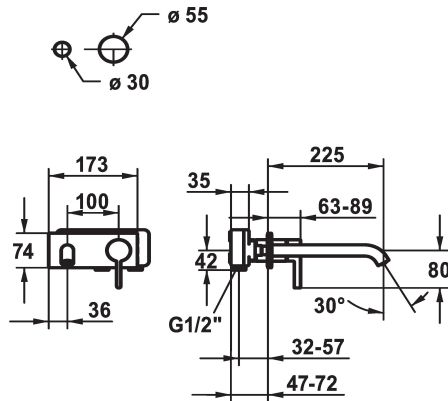

KWC BEVO

Trim kit - Lever mixer - Basin

Modell-Linie: BEVO | 11.422.034.000
Kranar | Hydraulické armatúry

KWC-No.
124619 chromeline, A 175, Trim kit
124620 chromeline, A 225, Trim kit
125022 matt black, A 175, Trim kit
125023 matt black, A 225, Trim kit
125049 brushed steel, A 175, Trim kit
125050 brushed steel, A 225, Trim kit

ATT-KWC-FARBCODE	Projection_A
chromeline	A175
chromeline	A225
brushed steel	A175
brushed steel	A225

- * Trim kit Lever mixer
- * EcoProtect - water-saving device
- * Fixed spout
- Neoperl® Caché® CS, Coin Slot
- * OptimalSpace - ample space for washing or working
- * KWC cartridge M 35 H

- with ceramic discs
- flow rate and temperature continuously variable
- * To be ordered separately:
- Unit for concealed installation ½" 39.001.401.931
- * To be ordered separately (optional or if necessary):
- Extension set 20 mm Z.536.333

Technical Data

A_Spout_Spray
ATT-KWC-AUSLAUF
Diameter
Handling
ATT-KWC-FARBCODE
Installation_type
Faucet_typ
G_Acoustic_group
ATT-KWC-UNTERPUTZ
Projection_A
EnergyLabelCH
Material

5 l/min (3 bar)
fest
173x74
frontbedient
chromeline
Vägghmontering
Hebelmischer
I
FM-Set
A225
A
Mässing