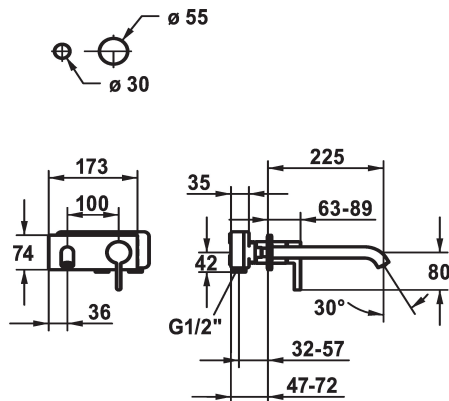

KWC BEVO

Trim kit - Lever mixer - Basin

Modell-Linie: BEVO | 11.422.034.000

Armatura umywalkowa | Armatura jednouchwytywa

KWC-No.

124619
chromeline, A 175, Trim kit

124620
chromeline, A 225, Trim kit

125022
matt black, A 175, Trim kit

Projection_A

A175

A225

A175

A225

- * Trim kit Lever mixer
- * EcoProtect - water-saving device
- * Fixed spout
- Neoperl® Caché® CS, Coin Slot
- * OptimalSpace - ample space for washing or working
- * KWC cartridge M 35 H

- with ceramic discs
- flow rate and temperature continuously variable
- * To be ordered separately:
- Unit for concealed installation ½" 39.001.401.931
- * To be ordered separately (optional or if necessary):
- Extension set 20 mm Z.536.333

G_Acoustic_group

ATT-KWC-UNTERPUTZ

Projection_A

EnergyLabelCH

Materiał

5 l/min (3 bar)

fest

173x74