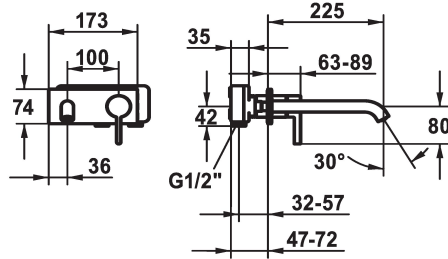

KWC BEVO

Trim kit - Lever mixer - Basin

Modell-Linie: BEVO | 11.422.034.000

Hanat | Käsi käyttöiset hanat

KWC-No.
124619 chromeline, A 175, Trim kit
124620 chromeline, A 225, Trim kit
125022 matt black, A 175, Trim kit
125023 matt black, A 225, Trim kit
125049 brushed steel, A 175, Trim kit
125050 brushed steel, A 225, Trim kit

ATT-KWC-FARBCODE	Projection_A
chromeline	A175
chromeline	A225
brushed steel	A175
brushed steel	A225

- * Trim kit Lever mixer
- * EcoProtect - water-saving device
- * Fixed spout
- Neoperl® Caché® CS, Coin Slot
- * OptimalSpace - ample space for washing or working
- * KWC cartridge M 35 H

- with ceramic discs
- flow rate and temperature continuously variable
- * To be ordered separately:
- Unit for concealed installation ½" 39.001.401.931
- * To be ordered separately (optional or if necessary):
- Extension set 20 mm Z.536.333

Tekniset tiedot

A_Spout_Spray
Spout
Halkaisija
Handling
ATT-KWC-FARBCODE
Installation_type
Faucet_typ
G_Acoustic_group
ATT-KWC-UNTERPUTZ
Projection_A
EnergyLabelCH
Materiaali
lviCode

5 l/min (3 bar)
Kiinnitetty
173x74
frontbedient
chromeline
Seinäasennus
Hebelmischer
I
FM-Set
A225
A
Messinki
0