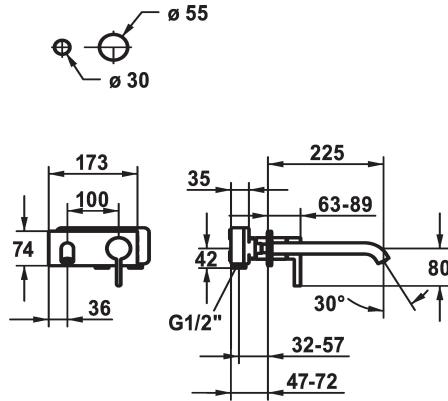

## KWC BEVO

Trim kit - Lever mixer - Basin

Modell-Linie: BEVO | 11.422.034.000

Taps | Manual taps

### KWC-No.

**124619**  
chromeline, A 175, Trim kit

**124620**  
chromeline, A 225, Trim kit

**125022**  
matt black, A 175, Trim kit

**125023**  
matt black, A 225, Trim kit

**125049**  
brushed steel, A 175, Trim kit

### Technical Data

|                   |                 |
|-------------------|-----------------|
| Flow rate         | 5 l/min (3 bar) |
| Spout             | fixed           |
| Diameter          | 173 x 74        |
| Handling          | front lever     |
| Color code        | chromeline      |
| Installation type | Wall mounted    |
| Faucet_typ        | Lever mixer     |
| Acoustic group    | I               |
| Concealed unit    | Trim kit        |
| Projection A      | A 225           |
| Energy label      | A               |
| material          | Brass           |

|                   |                 |
|-------------------|-----------------|
| Flow rate         | 5 l/min (3 bar) |
| Spout             | fixed           |
| Diameter          | 173 x 74        |
| Handling          | front lever     |
| Color code        | chromeline      |
| Installation type | Wall mounted    |
| Faucet_typ        | Lever mixer     |
| Acoustic group    | I               |
| Concealed unit    | Trim kit        |
| Projection A      | A 225           |
| Energy label      | A               |
| material          | Brass           |