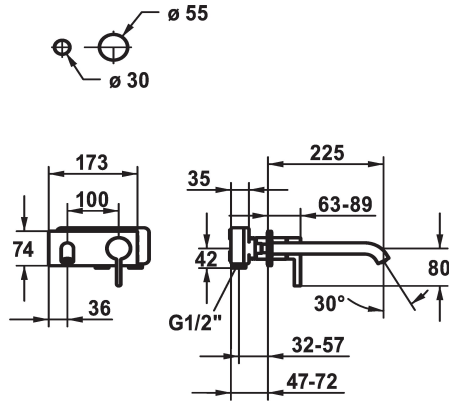

KWC BEVO Trim kit - Lever mixer - Basin

Modell-Linie: BEVO | 11.422.034.000
Taps | Manual taps

KWC-No.
124619 chromeline, A 175, Trim kit
124620 chromeline, A 225, Trim kit
125022 matt black, A 175, Trim kit
125023 matt black, A 225, Trim kit
125049 brushed steel, A 175, Trim kit
125050 brushed steel, A 225, Trim kit

Color code	Projection A
chromeline	A 175
chromeline	A 225
brushed steel	A 175
brushed steel	A 225

- * Trim kit Lever mixer
- * EcoProtect - water-saving device
- * Fixed spout
- Neoperl® Caché® CS, Coin Slot
- * OptimalSpace - ample space for washing or working
- * KWC cartridge M 35 H

- with ceramic discs
- flow rate and temperature continuously variable
- * To be ordered separately:
- Unit for concealed installation ½" 39.001.401.931
- * To be ordered separately (optional or if necessary):
- Extension set 20 mm Z.536.333

Technical Data
Flow rate
Spout
Diameter
Handling
Color code
Installation type
Faucet_typ
Acoustic group
Concealed unit
Projection A
Energy label
material

5 l/min (3 bar)
fixed
173 x 74
front lever
chromeline
Wall mounted
Lever mixer
I
Trim kit
A 225
A
Brass