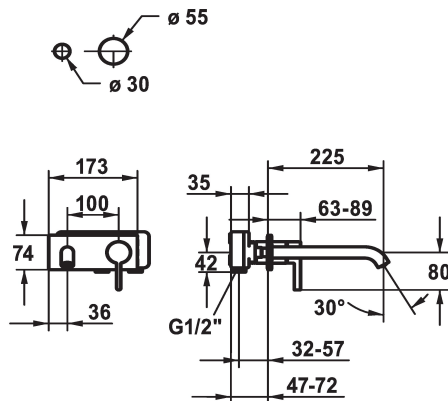

## KWC BEVO

Trim kit - Lever mixer - Basin

Modell-Linie: BEVO | 11.422.034.000  
Umyvadlové armatury | Hydraulické armatury

### KWC-No.

**124619**  
chromeline, A 175, Trim kit

**124620**  
chromeline, A 225, Trim kit

**125022**  
matt black, A 175, Trim kit

**125023**  
matt black, A 225, Trim kit

**125049**  
brushed steel, A 175, Trim kit

- with ceramic discs
- flow rate and temperature continuously variable
- \* To be ordered separately:
- Unit for concealed installation ½" 39.001.401.931
- \* To be ordered separately (optional or if necessary):
- Extension set 20 mm Z.536.333

G\_Acoustic\_group

ATT-KWC-UNTERPUTZ

Projection\_A

EnergyLabelCH

Material

5 l/min (3 bar)

fixovaná

173x74