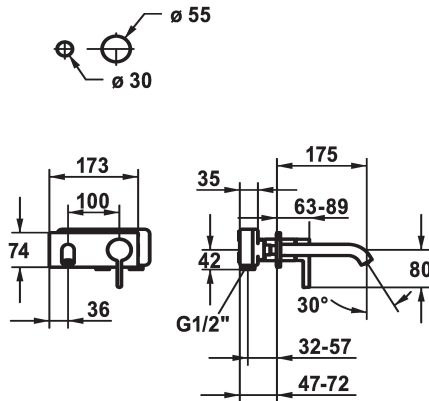

KWC BEVO

Trim kit - Lever mixer - Basin

Modell-Linie: BEVO | 11.422.033.000

Kranar | Hydraulické armatury

KWC-No.
124619 chromeline, A 175, Trim kit
124620 chromeline, A 225, Trim kit
125022 matt black, A 175, Trim kit
125023 matt black, A 225, Trim kit
125049 brushed steel, A 175, Trim kit
125050 brushed steel, A 225, Trim kit

ATT-KWC-FARBCODE	Projection_A
chromeline	A175
chromeline	A225
brushed steel	A175
brushed steel	A225

- * Trim kit Lever mixer
- * EcoProtect - water-saving device
- * Fixed spout
- Neoperl® Caché® CS, Coin Slot
- * OptimalSpace - ample space for washing or working
- * KWC cartridge M 35 H

- with ceramic discs
- flow rate and temperature continuously variable
- * To be ordered separately:
- Unit for concealed installation ½" 39.001.401.931
- * To be ordered separately (optional or if necessary):
- Extension set 20 mm Z.536.333

Technical Data

A_Spout_Spray
ATT-KWC-AUSLAUF
Diameter
Handling
ATT-KWC-FARBCODE
Installation_type
Faucet_typ
G_Acoustic_group
ATT-KWC-UNTERPUTZ
Projection_A
EnergyLabelCH
Material

5 l/min (3 bar)
fest
173x74
frontbedient
chromeline
Vägghmontering
Hebelmischer
I
FM-Set
A175
A
Mässing