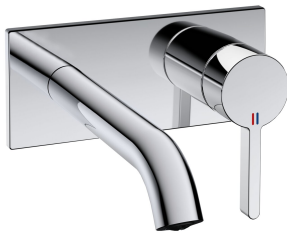

KWC BEVO

Trim kit - Lever mixer - Basin

Modell-Linie: BEVO | 11.422.033.000

Kranar | Hydraulické armatury

KWC-No.
124619 chromeline, A 175, Trim kit
124620 chromeline, A 225, Trim kit
125022 matt black, A 175, Trim kit
125023 matt black, A 225, Trim kit
125049 brushed steel, A 175, Trim kit
125050 brushed steel, A 225, Trim kit

ATT-KWC-FARBCODE	Projection_A
chromeline	A175
chromeline	A225
brushed steel	A175
brushed steel	A225

- * Trim kit Lever mixer
- * EcoProtect - water-saving device
- * Fixed spout
- Neoperl® Caché® CS, Coin Slot
- * OptimalSpace - ample space for washing or working
- * KWC cartridge M 35 H

- with ceramic discs
- flow rate and temperature continuously variable
- * To be ordered separately:
- Unit for concealed installation ½" 39.001.401.931
- * To be ordered separately (optional or if necessary):
- Extension set 20 mm Z.536.333

Technical Data

A_Spout_Spray
ATT-KWC-AUSLAUF
Diameter
Handling
ATT-KWC-FARBCODE
Installation_type
Faucet_typ
G_Acoustic_group
ATT-KWC-UNTERPUTZ
Projection_A
EnergyLabelCH
Material

5 l/min (3 bar)
fest
173x74
frontbedient
chromeline
Vägghmontering
Hebelmischer
I
FM-Set
A175
A
Mässing