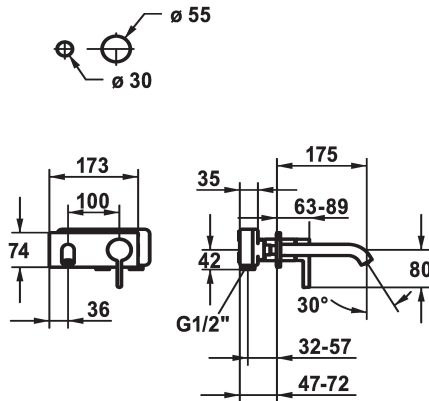

KWC BEVO

Trim kit - Lever mixer - Basin

Modell-Linie: BEVO | 11.422.033.000

Armatura umywalkowa | Armatura jednouchwytywa

KWC-No.

124619
chromeline, A 175, Trim kit

124620
chromeline, A 225, Trim kit

125022
matt black, A 175, Trim kit

Projection_A

A175

A225

A175

A225

- * Trim kit Lever mixer
- * EcoProtect - water-saving device
- * Fixed spout
- Neoperl® Caché® CS, Coin Slot
- * OptimalSpace - ample space for washing or working
- * KWC cartridge M 35 H

- with ceramic discs
- flow rate and temperature continuously variable
- * To be ordered separately:
- Unit for concealed installation ½" 39.001.401.931
- * To be ordered separately (optional or if necessary):
- Extension set 20 mm Z.536.333

G_Acoustic_group

ATT-KWC-UNTERPUTZ

Projection_A

EnergyLabelCH

Materiał

5 l/min (3 bar)

fest

173x74