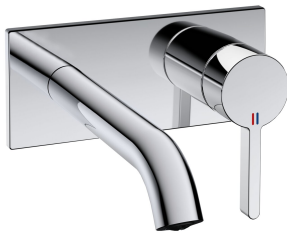

KWC BEVO

Trim kit - Lever mixer - Basin

Modell-Linie: BEVO | 11.422.033.000

Armatura umywalkowa | Armatura jednouchwytywa

KWC-No.

124619
chromeline, A 175, Trim kit

124620
chromeline, A 225, Trim kit

125022
matt black, A 175, Trim kit

125023
matt black, A 225, Trim kit

125049
brushed steel, A 175, Trim kit

125050
brushed steel, A 225, Trim kit

ATT-KWC-FARBCODE

chromeline

chromeline

brushed steel

brushed steel

Projection_A

A175

A225

A175

A225

- * Trim kit Lever mixer
- * EcoProtect - water-saving device
- * Fixed spout
- Neoperl® Caché® CS, Coin Slot
- * OptimalSpace - ample space for washing or working
- * KWC cartridge M 35 H

- with ceramic discs
- flow rate and temperature continuously variable
- * To be ordered separately:
- Unit for concealed installation ½" 39.001.401.931
- * To be ordered separately (optional or if necessary):
- Extension set 20 mm Z.536.333