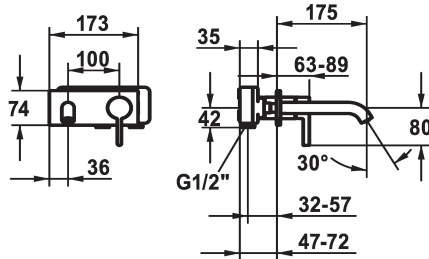

KWC BEVO

Trim kit - Lever mixer - Basin

Modell-Linie: BEVO | 11.422.033.000

Hanat | Käsi käyttöiset hanat

| KWC-No. |
|---|
| 124619 chromeline, A 175, Trim kit |
| 124620 chromeline, A 225, Trim kit |
| 125022 matt black, A 175, Trim kit |
| 125023 matt black, A 225, Trim kit |
| 125049 brushed steel, A 175, Trim kit |
| 125050 brushed steel, A 225, Trim kit |

| ATT-KWC-FARBCODE | Projection_A |
|------------------|--------------|
| chromeline | A175 |
| chromeline | A225 |
| brushed steel | A175 |
| brushed steel | A225 |

- * Trim kit Lever mixer
- * EcoProtect - water-saving device
- * Fixed spout
- Neoperl® Caché® CS, Coin Slot
- * OptimalSpace - ample space for washing or working
- * KWC cartridge M 35 H

- with ceramic discs
- flow rate and temperature continuously variable
- * To be ordered separately:
- Unit for concealed installation ½" 39.001.401.931
- * To be ordered separately (optional or if necessary):
- Extension set 20 mm Z.536.333

Tekniset tiedot

| |
|-------------------|
| A_Spout_Spray |
| Spout |
| Halkaisija |
| Handling |
| ATT-KWC-FARBCODE |
| Installation_type |
| Faucet_typ |
| G_Acoustic_group |
| ATT-KWC-UNTERPUTZ |
| Projection_A |
| EnergyLabelCH |
| Materiaali |
| lviCode |