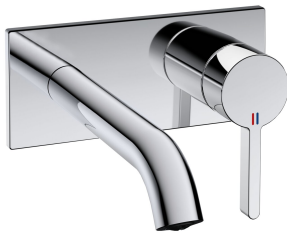

KWC BEVO

Trim kit - Lever mixer - Basin

Modell-Linie: BEVO | 11.422.033.000

Hanat | Käsi käyttöiset hanat

| KWC-No. |
|---|
| 124619 chromeline, A 175, Trim kit |
| 124620 chromeline, A 225, Trim kit |
| 125022 matt black, A 175, Trim kit |
| 125023 matt black, A 225, Trim kit |
| 125049 brushed steel, A 175, Trim kit |
| 125050 brushed steel, A 225, Trim kit |

| ATT-KWC-FARBCODE | Projection_A |
|------------------|--------------|
| chromeline | A175 |
| chromeline | A225 |
| brushed steel | A175 |
| brushed steel | A225 |

- * Trim kit Lever mixer
- * EcoProtect - water-saving device
- * Fixed spout
- Neoperl® Caché® CS, Coin Slot
- * OptimalSpace - ample space for washing or working
- * KWC cartridge M 35 H

- with ceramic discs
- flow rate and temperature continuously variable
- * To be ordered separately:
- Unit for concealed installation ½" 39.001.401.931
- * To be ordered separately (optional or if necessary):
- Extension set 20 mm Z.536.333