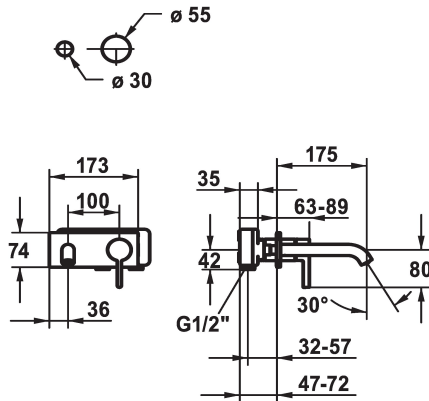

## KWC BEVO Trim kit - Lever mixer - Basin

Modell-Linie: BEVO | 11.422.033.000  
Taps | Manual taps

### KWC-No.

**124619**  
chromeline, A 175, Trim kit

**124620**  
chromeline, A 225, Trim kit

**125022**  
matt black, A 175, Trim kit

**125023**  
matt black, A 225, Trim kit

**125049**  
brushed steel, A 175, Trim kit

### Projection\_A

A 175

A 225

A 175

A 225

- \* Trim kit Lever mixer
- \* EcoProtect - water-saving device
- \* Fixed spout
- Neoperl® Caché® CS, Coin Slot
- \* OptimalSpace - ample space for washing or working
- \* KWC cartridge M 35 H

### Technical Data

Flow rate
Spout
Diameter
Handling
Color code
Installation_type
Faucet_typ
G_Acoustic_group
Concealed_unit
Projection_A
Energy Label
material

5 l/min (3 bar)
fixed
173 x 74
front lever
chrome
Wall mounted
Lever mixer
I
Trim kit
A 175
A
Brass