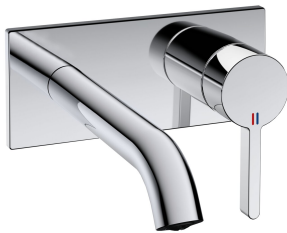

## KWC BEVO Trim kit - Lever mixer - Basin

Modell-Linie: BEVO | 11.422.033.000  
Taps | Manual taps

### KWC-No.

**124619**  
chromeline, A 175, Trim kit

**124620**  
chromeline, A 225, Trim kit

**125022**  
matt black, A 175, Trim kit

**125023**  
matt black, A 225, Trim kit

**125049**  
brushed steel, A 175, Trim kit

### Projection\_A

A 175

A 225

A 175

A 225

- \* Trim kit Lever mixer
- \* EcoProtect - water-saving device
- \* Fixed spout
- Neoperl® Caché® CS, Coin Slot
- \* OptimalSpace - ample space for washing or working
- \* KWC cartridge M 35 H

### Technical Data

Flow rate
Spout
Diameter
Handling
Color code
Installation_type
Faucet_typ
G_Acoustic_group
Concealed_unit
Projection_A
Energy Label
material

5 l/min (3 bar)
fixed
173 x 74
front lever
chrome
Wall mounted
Lever mixer
I
Trim kit
A 175
A
Brass