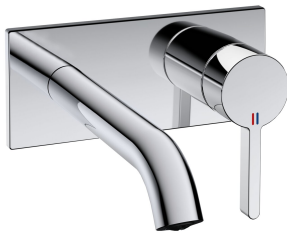

KWC BEVO Trim kit - Lever mixer - Basin

Modell-Linie: BEVO | 11.422.033.000
Taps | Manual taps

KWC-No.
124619 chromeline, A 175, Trim kit
124620 chromeline, A 225, Trim kit
125022 matt black, A 175, Trim kit
125023 matt black, A 225, Trim kit
125049 brushed steel, A 175, Trim kit
125050 brushed steel, A 225, Trim kit

Color code	Projection_A
chrome	A 175
chrome	A 225
brushed steel	A 175
brushed steel	A 225

- * Trim kit Lever mixer
- * EcoProtect - water-saving device
- * Fixed spout
- Neoperl® Caché® CS, Coin Slot
- * OptimalSpace - ample space for washing or working
- * KWC cartridge M 35 H

- with ceramic discs
- flow rate and temperature continuously variable
- * To be ordered separately:
- Unit for concealed installation ½" 39.001.401.931
- * To be ordered separately (optional or if necessary):
- Extension set 20 mm Z.536.333

Technical Data
Flow rate
Spout
Diameter
Handling
Color code
Installation_type
Faucet_typ
G_Acoustic_group
Concealed_unit
Projection_A
Energy Label
material

5 l/min (3 bar)
fixed
173 x 74
front lever
chrome
Wall mounted
Lever mixer
I
Trim kit
A 175
A
Brass