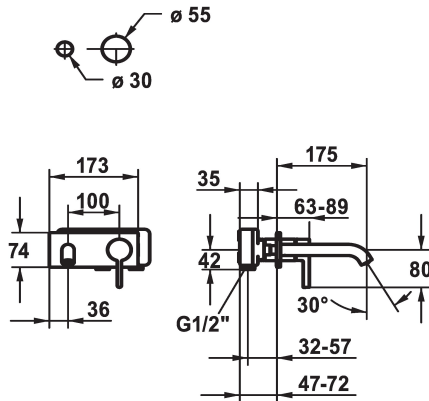

KWC BEVO Trim kit - Lever mixer - Basin

Modell-Linie: BEVO | 11.422.033.000
Taps | Manual taps

KWC-No.
124619 chromeline, A 175, Trim kit
124620 chromeline, A 225, Trim kit
125022 matt black, A 175, Trim kit
125023 matt black, A 225, Trim kit
125049 brushed steel, A 175, Trim kit
125050 brushed steel, A 225, Trim kit

Color code	Projection_A
chrome	A 175
chrome	A 225
brushed steel	A 175
brushed steel	A 225

- * Trim kit Lever mixer
- * EcoProtect - water-saving device
- * Fixed spout
- Neoperl® Caché® CS, Coin Slot
- * OptimalSpace - ample space for washing or working
- * KWC cartridge M 35 H

- with ceramic discs
- flow rate and temperature continuously variable
- * To be ordered separately:
- Unit for concealed installation ½" 39.001.401.931
- * To be ordered separately (optional or if necessary):
- Extension set 20 mm Z.536.333

Technical Data
Flow rate
Spout
Diameter
Handling
Color code
Installation_type
Faucet_typ
G_Acoustic_group
Concealed_unit
Projection_A
Energy Label
material

5 l/min (3 bar)
fixed
173 x 74
front lever
chrome
Wall mounted
Lever mixer
I
Trim kit
A 175
A
Brass