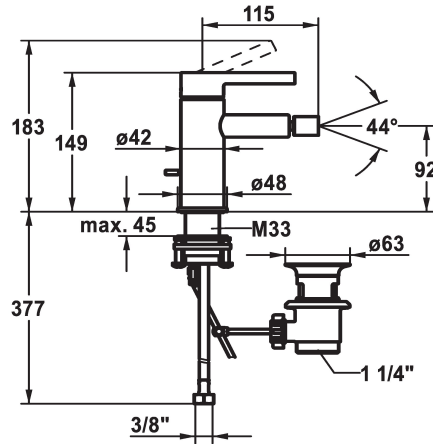

KWC BEVO Lever mixer - Bidet

Modell-Linie: BEVO | 13.421.041.000FL
Kranar | Hydraulické armatúry

KWC-No.

124618
chromeline, A 115, flexible connection hoses, with pop-up valve

- * Lever mixer
- * EcoProtect - water-saving device
- * Fixed spout
- ball joint aerator Neoperl® Caché®
- * KWC cartridge M 35 OP
- with ceramic discs
- flow rate and temperature continuously variable

Technical Data

A_Spout_Spray
ATT-KWC-ABLAUFGARNITUR
Connection
ATT-KWC-AUSLAUF
Handling
ATT-KWC-FARBCODE
Installation_type
Faucet_typ
Measure_Height
G_Acoustic group
Projection_A
EnergyLabelCH
ATT-KWC-MASS-WASSERAUSTRITT
Material

ATT-KWC-FARBCODE

chromeline

- temperature limitation
- * Flexible connection hoses $\frac{3}{8}$ "
- * QuickInstallation - Fastening via threaded connection with locking screws
- * Mounting hole size $\varnothing 35$ mm
- * Scope of delivery:
- KWC pop-up valve Z.538.581.000

5 l/min (3 bar)
mit_Ablaufgarnitur
Flexible_Anschlusschläuche
fest
topbedient
chromeline
Standmontage
Hebelmischer
149
l
A115
A
92
Mässing

Reservdelar

KWC BEVO Lever mixer - Bidet

Modell-Linie: BEVO | 13.421.041.000FL
Kranar | Hydraulické armatury