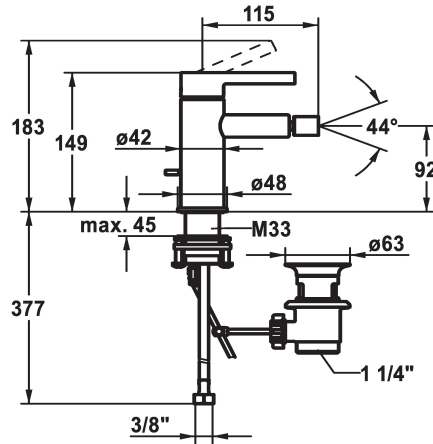

KWC BEVO Lever mixer - Bidet

Modell-Linie: BEVO | 13.421.041.000FL
Armatura umywalkowa | Armatura jednouchwytywa

KWC-No.

124618
chromeline, A 115, flexible connection hoses, with pop-up valve

- * Lever mixer
- * EcoProtect - water-saving device
- * Fixed spout
- ball joint aerator Neoperl® Caché®
- * KWC cartridge M 35 OP
- with ceramic discs
- flow rate and temperature continuously variable

ATT-KWC-FARBCODE

chromeline

- temperature limitation
- * Flexible connection hoses 3/8"
- * QuickInstallation - Fastening via threaded connection with locking screws
- * Mounting hole size 35 mm
- * Scope of delivery:
- KWC pop-up valve Z.538.581.000

Dane techniczne

A_Spout_Spray
ATT-KWC-ABLAUFGARNITUR
Connection
ATT-KWC-AUSLAUF
Handling
ATT-KWC-FARBCODE
Installation_type
Faucet_typ
Dimension Height
G_Acoustic group
Projection_A
EnergyLabelCH
ATT-KWC-MASS-WASSERAUSTRITT
Materiał

5 l/min (3 bar)
mit_Ablaufgarnitur
Flexible_Anschlusschläuche
fest
topbedient
chromeline
Standmontage
Hebelmischer
149
I
A115
A
92
Mosiądz

Części zamienne

KWC BEVO Lever mixer - Bidet

Modell-Linie: BEVO | 13.421.041.000FL
Armatura umywalkowa | Armatura jednouchwytowa