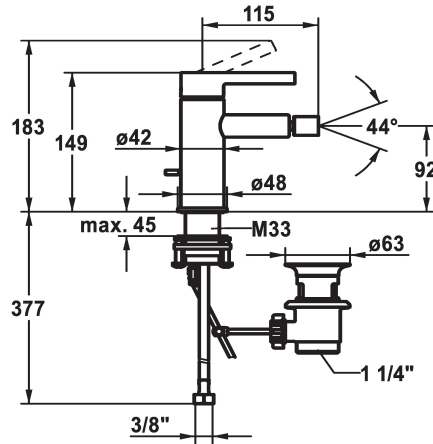

KWC BEVO Lever mixer - Bidet

Modell-Linie: BEVO | 13.421.041.000FL
Taps | Manual taps

KWC-No.

124618
chromeline, A 115, flexible connection hoses, with pop-up valve

- * Lever mixer
- * EcoProtect - water-saving device
- * Fixed spout
 - ball joint aerator Neoperl® Caché®
- * KWC cartridge M 35 OP
 - with ceramic discs
 - flow rate and temperature continuously variable

Color code

chromeline

- temperature limitation
- * Flexible connection hoses 3/8"
- * QuickInstallation - Fastening via threaded connection with locking screws
- * Mounting hole size 35 mm
- * Scope of delivery:
 - KWC pop-up valve Z.538.581.000

Technical Data

Flow rate	5 l/min (3 bar)
pop-up valve	with pop-up valve
Connection	Flexible connection hoses
Spout	fixed
Handling	top lever
Color code	chromeline
Installation type	Pillar installation
Faucet_typ	Lever mixer
Measure Height	149
Acoustic group	I
Projection A	A 115
Energy label	A
Dimension Water outlet	92
material	Brass

Flow rate	5 l/min (3 bar)
pop-up valve	with pop-up valve
Connection	Flexible connection hoses
Spout	fixed
Handling	top lever
Color code	chromeline
Installation type	Pillar installation
Faucet_typ	Lever mixer
Measure Height	149
Acoustic group	I
Projection A	A 115
Energy label	A
Dimension Water outlet	92
material	Brass